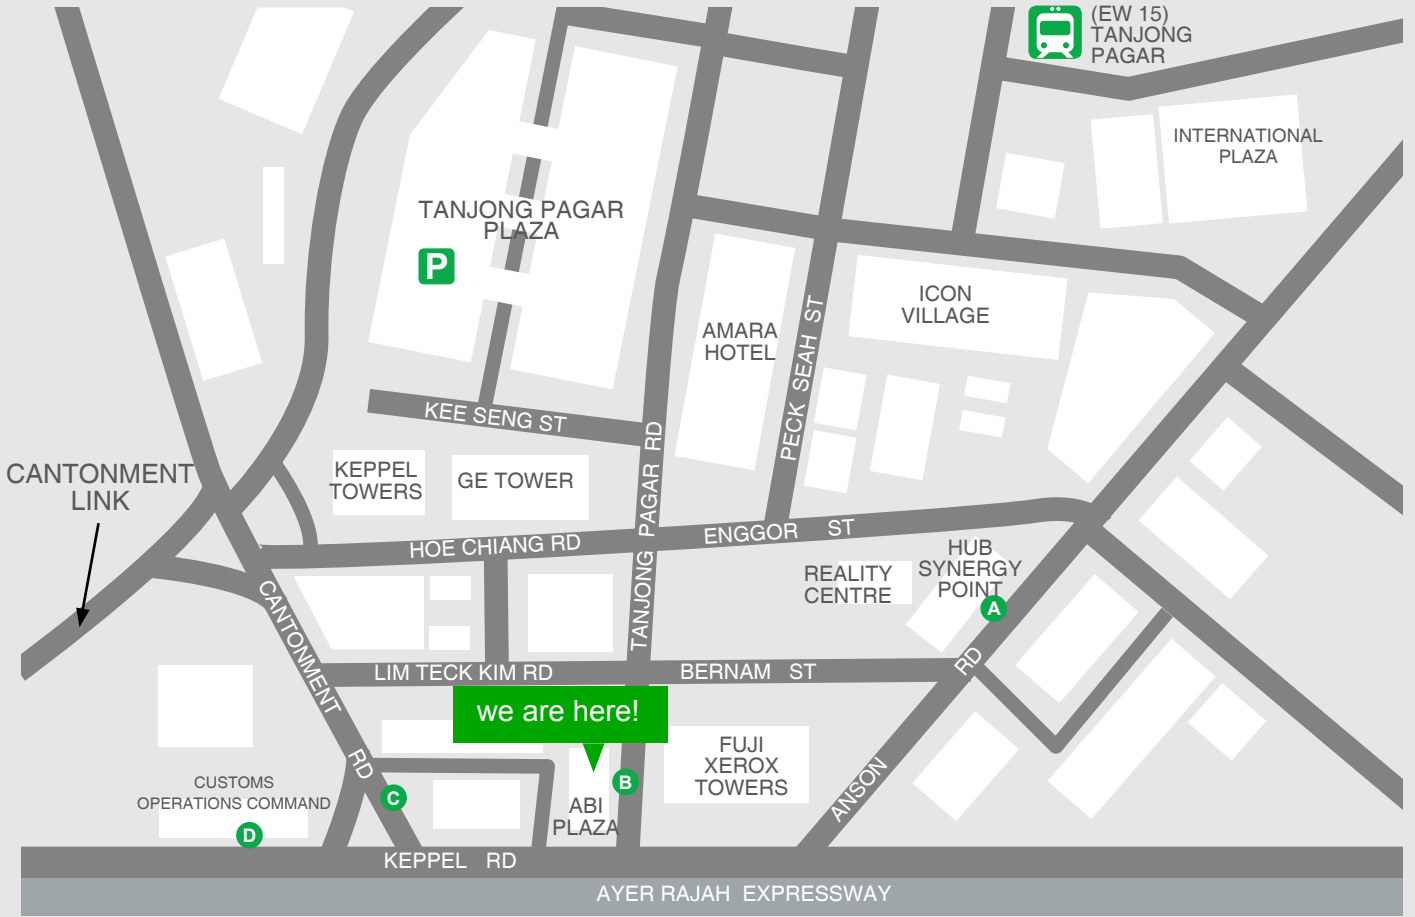

1. AYE Exit 2B into Keppel Road - Continue on Keppel Road - Turn left at Cantonment Link - Slight right at Cantonment Road - Turn left at Cantonment Road - Enter the ABI Carpark

Car Park Information

1. Carpark is available at ABI Plaza
2. Alternate carpark are available in Tanjong Pagar Plaza carpark at Kee Seng Street

[< see map on next page >](#)

we are here!

(EW 15)
TANJONG
PAGAR

INTERNATIONAL
PLAZA

TANJONG PAGAR
PLAZA

P

ICON
VILLAGE

AMARA
HOTEL

KEE SENG ST

PECK SEAH ST

CANTONMENT
LINK

KEPPEL
TOWERS

GE TOWER

ENGGOR ST

HOE CHIANG RD

REALITY
CENTRE

ABI
PLAZA

B

FUJI
XEROX
TOWERS

ANSON
RD

KEPPEL RD

AYER RAJAH EXPRESSWAY